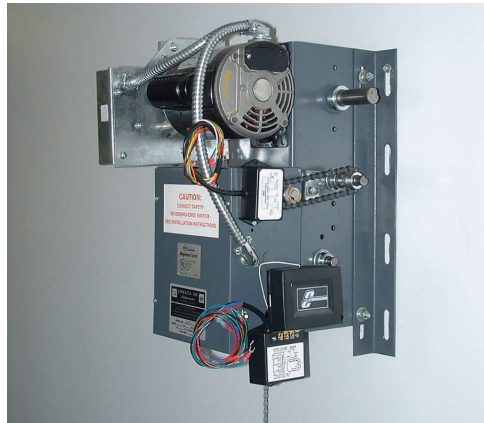

RES-COM 2000

adapts residential radio controls for commercial use

RES-COM 2000

DESCRIPTION

Res-Com 2000 is designed to adapt standard residential single-button radio controls for use with traditional three-button (open, close, stop) commercial operators.

The up...*stop*...down...*stop* rotation of *Res-Com 2000* allows your customer the same features of a more expensive commercial radio without the added cost. *Res-Com 2000* works with most residential radio receivers, making it more cost effective.

& BENEFITS

FEATURES

Dealer's Choice

Res-Com 2000 is compatible with most residential radio controls, giving you the option to use the radio you most prefer for commercial jobs.

Easy Installation

A simple 8-wire hook-up is used to connect *Res-Com 2000* to the 3-button station (24V-110V), making installation quick and easy. Input power requirement: 24VAC.